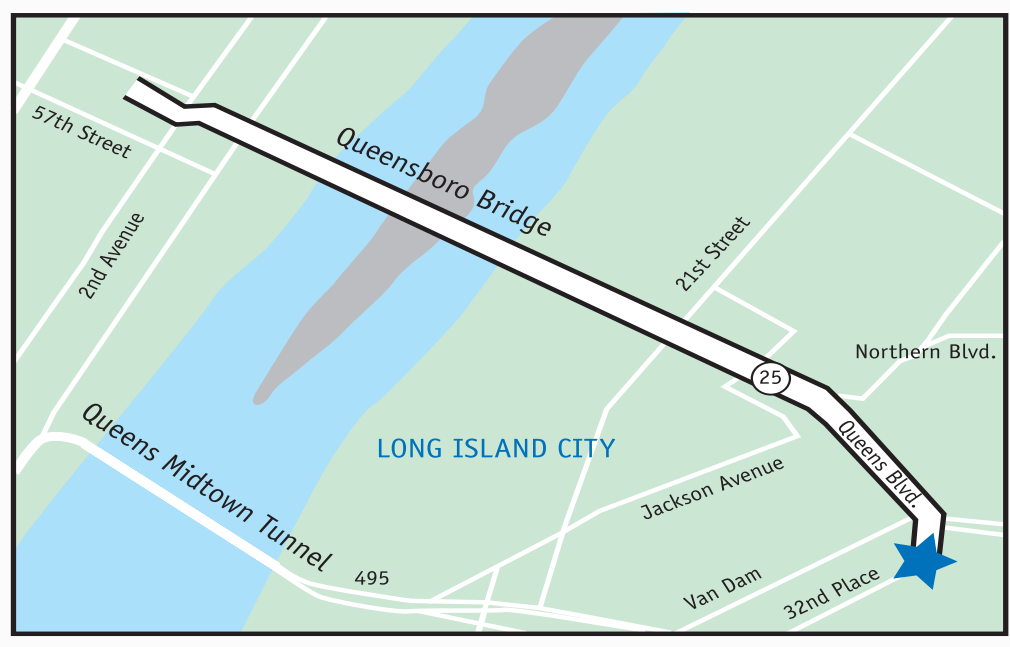

[www.CityIcePavilion.com](http://www.CityIcePavilion.com)  
**(718) 706-6667**

**Directions to The City Ice Pavilion**  
**47-32 32nd Place, Long Island City, NY 11101**

- Subway**  
 Take the **7** to 33rd St/Rawson St Station. Walk one block West to 32nd Place, turn left on 32nd Place and continue to City Ice Pavilion.
- Bus**  
**Q32** from Penn Station/Manhattan or **Q60** South Jamaica/Queens/East Midtown Manhattan to 33rd St/Rawson St.
- Car**  
**Manhattan**—Take the Queensboro Bridge (59th St) Upper Level to Jackson Ave exit. Turn left at light onto Thomson Ave, and then turn right onto 32nd Place. OR Take the I-495 East, take exit 14, turn right onto Jackson Ave and right onto Thomson Ave, then another right on 32nd Place.  
**Brooklyn/Bronx/Long Island**—Take the Long Island Expressway/I-495W, and get off at exit 15-Van Dam St. Turn right onto Van Dam St, turn right onto 47th Ave. and the right onto 32nd Place.

**For:** \_\_\_\_\_

**Date:** \_\_\_\_\_

**Time:** \_\_\_\_\_

**Place:** **City Ice Pavilion**  
**47-32 32nd Place**  
**Long Island City, NY 11101**

**RSVP:** \_\_\_\_\_